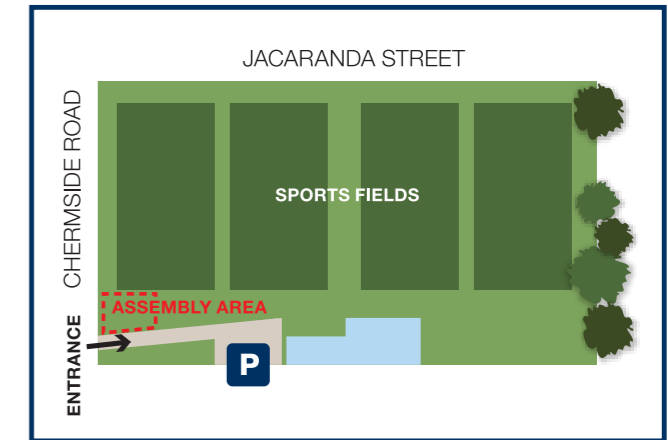

IPSWICH GIRLS' GRAMMAR SCHOOL
 &
 IPSWICH JUNIOR GRAMMAR SCHOOL

- A Administration/Main Reception ★
- B Brockwell Gill Foundation Centre
- C Cribb House Boarding
- D Dining Room, Tuckshop
P&F Uniform Shop
- E Staff Rooms
- F Centre for Young Women's
Health and Wellbeing
- G Middle School - Computer,
Language & Maths Labs
- H Mervyn S. Patterson Assembly Hall
- I Graphics Studio
- J Mavis Parkinson Junior School Centre
Angela Geertsma Junior Library
Junior School Breezeway
IJGS Reception ★
- K Thalia Kennedy Art Studios
- L Outside School Hours Care
- M Classrooms (Middle School Precinct)
- N Health Centre
- O Swimming Pool
- P Peter Phillips Senior School Complex
Katherine C. Carter Theatre (KCC)
Phoenix Room (Level 3)
Senior School Breezeway
- R Eleanor Greenham Resource Centre
IGGS Library
- S Marian Walker Sports Complex (Gymnasium)
John Hancock Centre (Lower Level)**
- T Visual & Performing Arts
- U Early Education Centre
- V Old Girls Courtyard
- W Walker Building
Hospitality, Home Economics &
Business Education
- Y Drama Cottage, New Uniform Shop