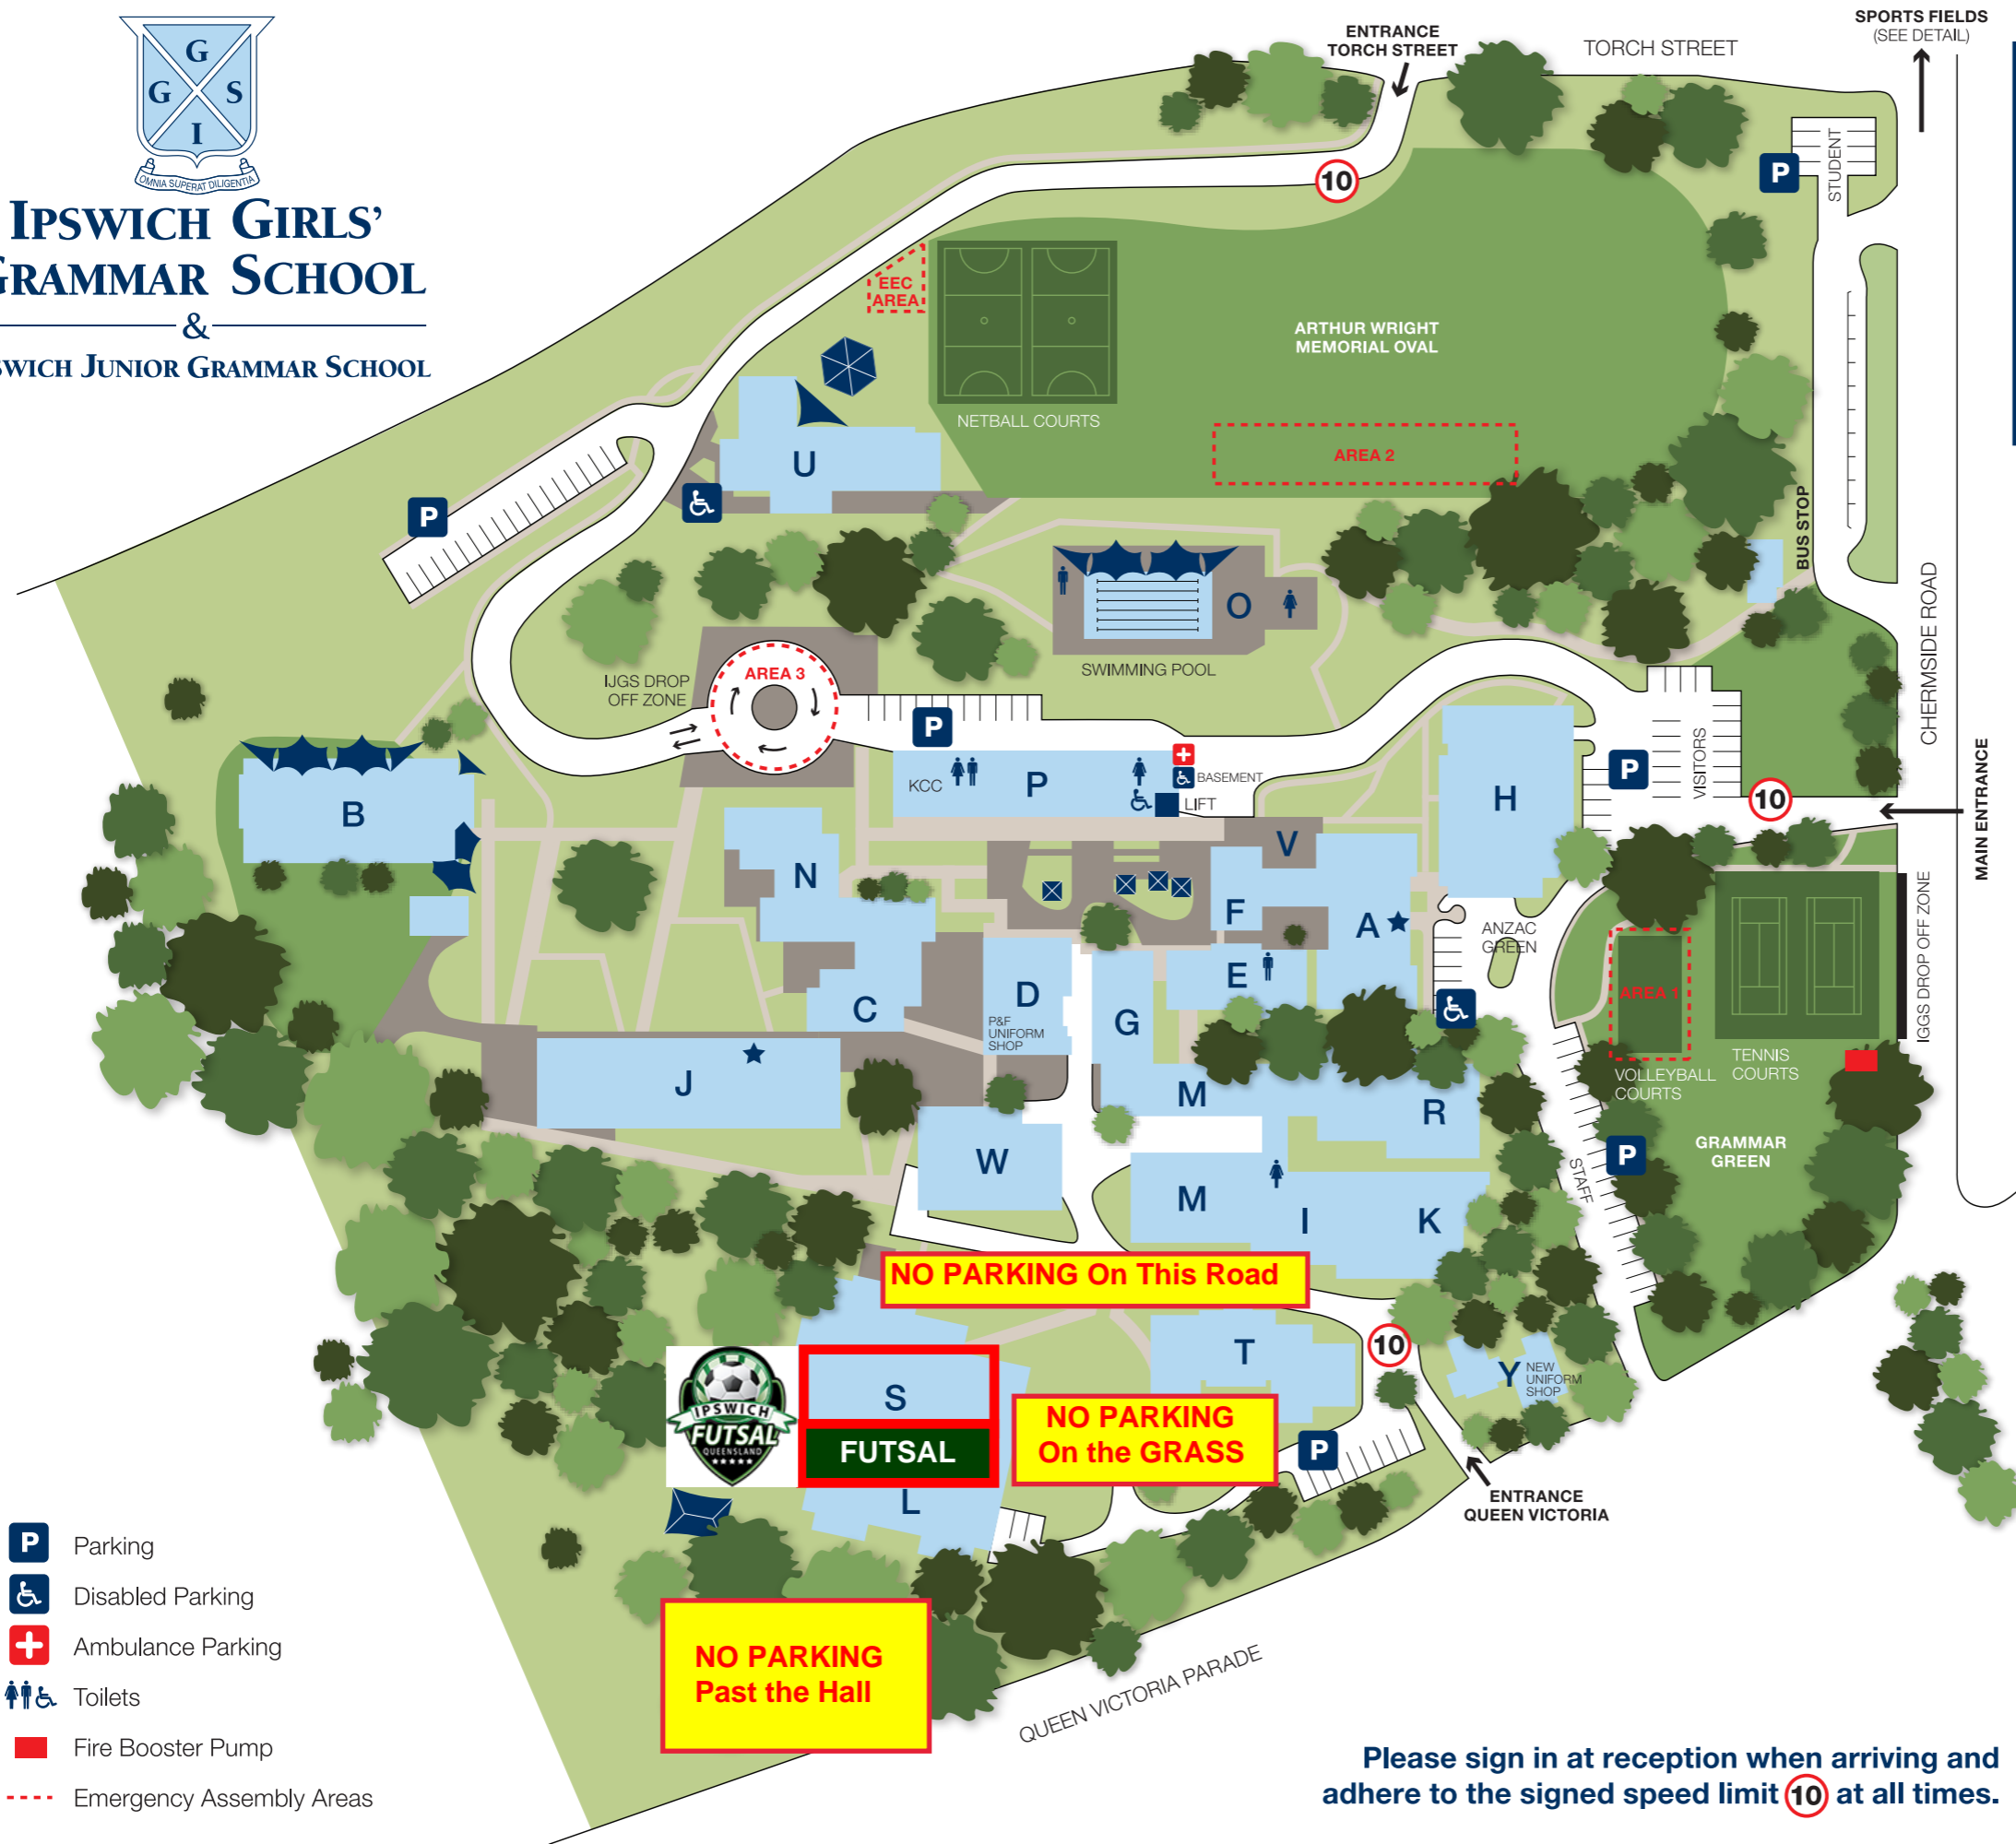

IPSWICH GIRLS' GRAMMAR SCHOOL
 &
 IPSWICH JUNIOR GRAMMAR SCHOOL

- A Administration/Main Reception ★
- B Brockwell Gill Foundation Centre
- C Cribb House Boarding
- D Dining Room, Tuckshop
P&F Uniform Shop
- E Staff Rooms
- F Centre for Young Women's
Health and Wellbeing
- G Middle School - Computer,
Language & Maths Labs
- H Mervyn S. Patterson Assembly Hall
- I Graphics Studio
- J Mavis Parkinson Junior School Centre
Angela Geertsma Junior Library
Junior School Breezeway
IJGS Reception ★
- K Thalia Kennedy Art Studios
- L Outside School Hours Care
- M Classrooms (Middle School Precinct)
- N Health Centre
- O Swimming Pool
- P Peter Phillips Senior School Complex
Katherine C. Carter Theatre (KCC)
Phoenix Room (Level 3)
Senior School Breezeway
- R Eleanor Greenham Resource Centre
IGGS Library
- S Marian Walker Sports Complex (Gymnasium)
John Hancock Centre (Lower Level)**
- T Visual & Performing Arts
- U Early Education Centre
- V Old Girls Courtyard
- W Walker Building
Hospitality, Home Economics &
Business Education
- Y Drama Cottage, New Uniform Shop

- P** Parking
- Disabled Parking
- Ambulance Parking
- Toilets
- Fire Booster Pump
- Emergency Assembly Areas

Please sign in at reception when arriving and adhere to the signed speed limit **10** at all times.